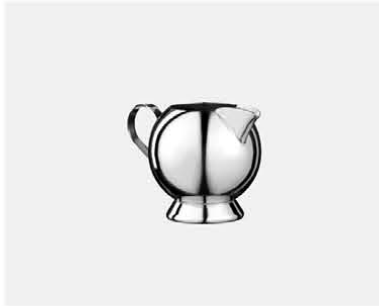

TEA

Nick Munro

SPHERES TEA INFUSER - LARGE
Stainless steel. Insulated handle.
12cm D. 1 litre. NM005.

SPHERES TEA INFUSER - LARGE
Stainless steel. Faux wicker handle.
12cm D. 1 litre. NM019.

SPHERES TEA INFUSER - SMALL
Stainless steel basket. Insulated handle.
9.5cm D. 0.5 litre. NM006.

SPHERES TEA INFUSER - SMALL
Stainless steel. Faux wicker handle. 9.5cm D.
0.5 litre. NM020.

SPHERES SUGAR BOWL W/ SPOON
Stainless steel. 7.5cm D. NM008.

SPHERES SUGAR BOWL W/ SPOON
Stainless steel. Faux wicker handle.
7.5cm D. NM022.