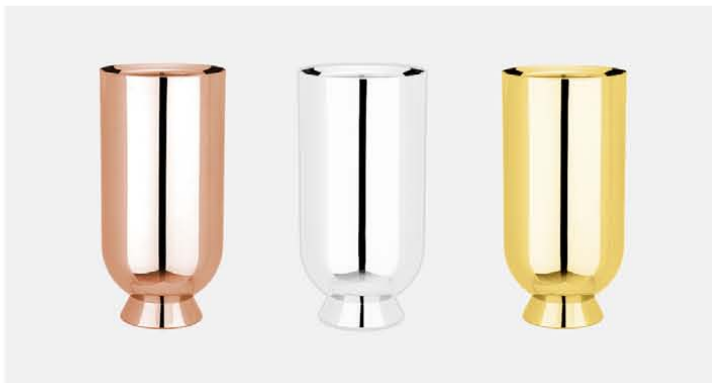

TROMBONE WINE COOLER
Copper Plate   Silver Plate   Gold Plate