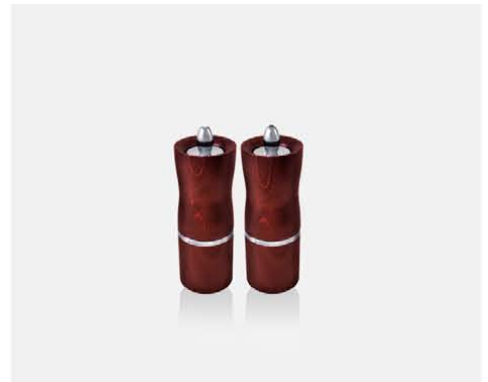

NOIR SALT & PEPPER MILLS - SMALL
Beechwood. 23cm H. 5cm D.
NM198/199.