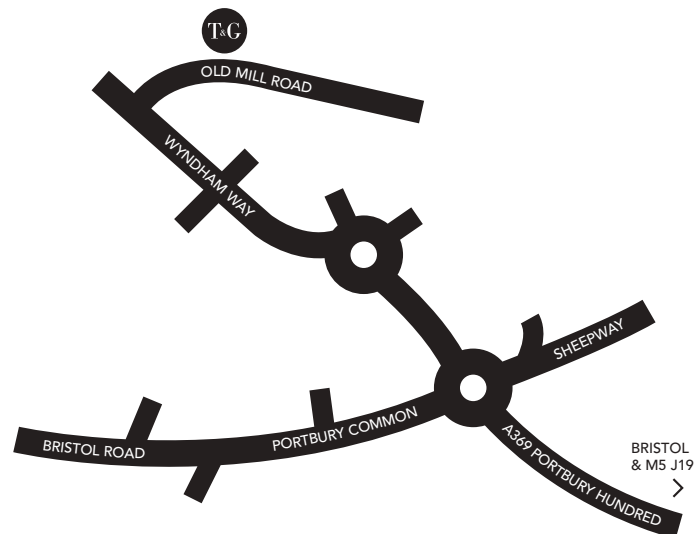

GET IN TOUCH

SALES

If you have any queries regarding order placing, pricing, goods received/not ordered, stock availability, product information, literature requests, delivery dates, pricing queries, please contact our Sales Department on:

T: +44 (0)1275 841 841

E: sales@tg-woodware.com

CUSTOMER SERVICE

For all queries regarding faulty goods or breakages on delivery please contact our Customer Service Department on:

T: +44 (0)1275 841 841

E: sales@tg-woodware.com

ACCOUNTS

For queries regarding copy invoices, shortages on delivery, non-receipt of credit note, statement enquiries please contact our Accounts Department on:

T: +44 (0)1275 841 841

E: accounts@tg-woodware.com

T&G WEBSITE

Our website is an ideal source of up to date information for both retailers and consumers.

tg-woodware.com

GET IN TOUCH

T: +44 (0)1275 841 841

F: +44 (0)1275 841 800

E: sales@tg-woodware.com

tg-woodware.com

T&G Woodware Ltd
Old Mill Road
Portishead
Bristol
BS20 7BX
United Kingdom

KEEP UP TO DATE

HOW TO FIND US

- Leave M5 motorway at J19 (Gordano Services)
- Follow signs for Portishead (A369) for approximately 1.5 miles
- Straight on at the first roundabout
- Left (Portishead A369) at second roundabout
- Move into middle lane at the first set of traffic lights and then immediately right after the traffic lights
- This is Old Mill Road and T&G are a couple of hundred metres down on the left hand side