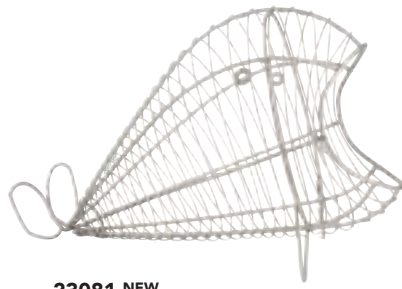

23081 NEW
Ocean whale basket in satin grey wireware
L310 x W172 x H204mm