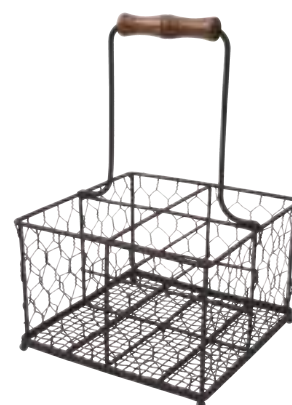

23002
Provence 4 bottle holder in rustic brown
L197 x W197 x H300mm