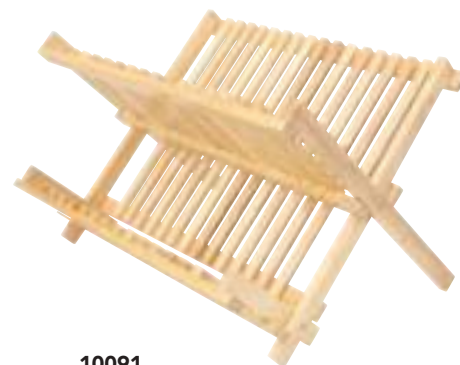

RACKS — PLATE

10090
Cutlery holder in hevea (for 10091)
L210 x W75 x H125mm

10091
Folding plate rack in hevea
(standard draining board size)
L390 x W340 x H255mm