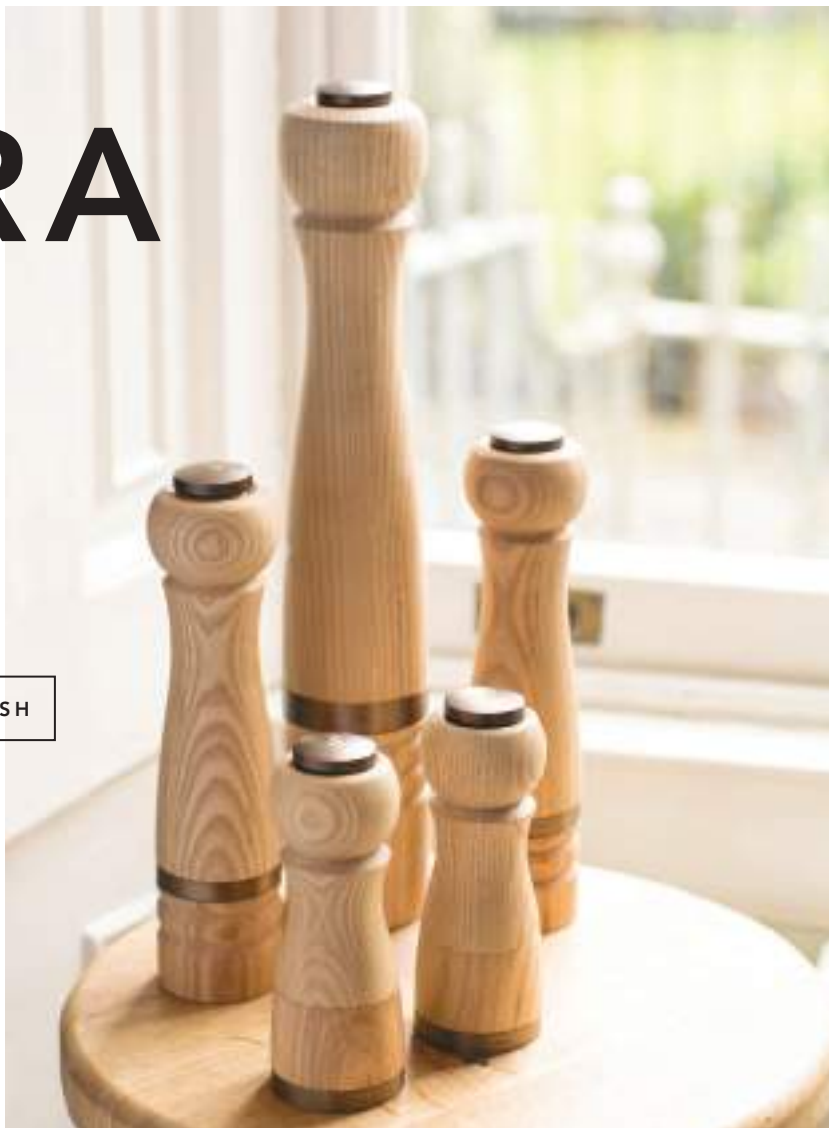

ANTIQUE BEECH