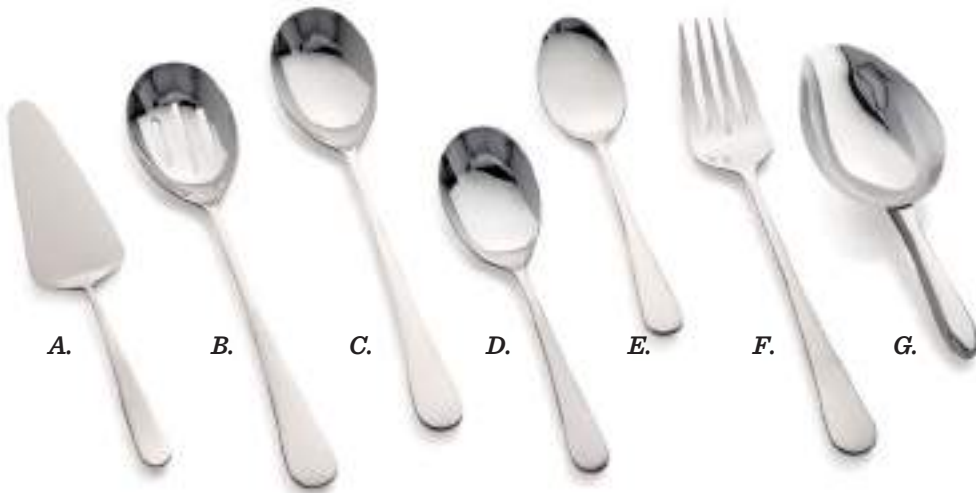

**DW02SINSHSS**  
Insert Pan Marmite Hinged  
2 Qt. Stainless Steel

*Chicago Serving Utensils*

- A. **DW397CS** Pie/Cake Server
- B. **DW397SVSPP** Serving Spoon Slotted Large 11 1/2"
- C. **DW397SVSP** Serving Spoon Solid 11 1/2"
- D. **DW3979SVSP** Serving Spoon Medium 8 1/2"
- E. **DW3978SVSP** Serving Spoon Small 8"
- F. **DW397SVFK** Serving Fork Large 11 1/2"
- G. **DW394ICE** Ice Scoop 8"
- H. **DW397LADGR** Ladle Gravy 1/2 oz. 6"
- I. **DW397LAD1** Ladle 1 oz. 12"
- J. **DW397LAD4** Ladle 4 oz. 12 1/2"
- K. **DW397LAD8** Ladle 8 oz. 14"